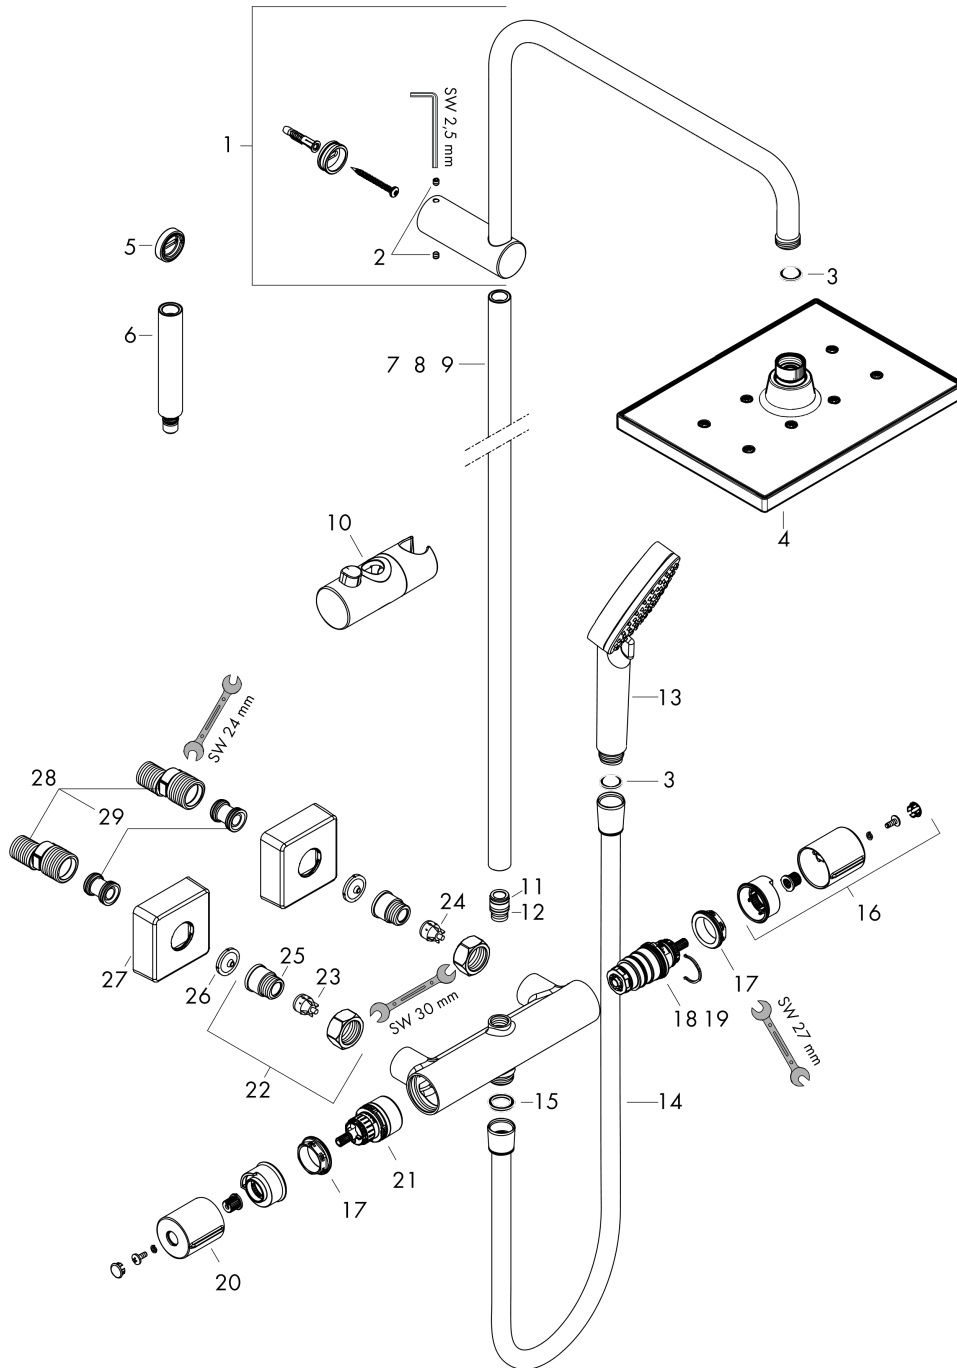

Vernis Shape
Showerpipe 230 1jet EcoSmart with thermostat
Surfaces: **Chrome** Article Number: **26097000**

Exploded Drawing

Year of production: >04/21

Vernis Shape
Showerpipe 230 1jet EcoSmart with thermostat
Surfaces: **Chrome** Article Number: **26097000**

Spare part list

Year of production: >04/21

Pos.	Description	Article Number	Price	PU
1	shower arm	93768000	-	1
2	hollow set screw M5x5	98446000	-	1
3	filter packing	94246000	-	1
4	-	26283000	-	1
5	tile-matching-disk	93813000	-	1
6	extension 100 mm	94164000	-	1
7	pipe 845 mm	93906000	-	1
8	pipe 945 mm	93770000	-	1
9	pipe 1145 mm	93907000	-	1
10	support, assy	93729000	-	1
11	O-ring 11x2	98127000	-	1
12	O-ring 12x2	98214000	-	1
13	handshower	26340000	-	1
14	shower hose Metaflex'C 1,60 m	28266000	-	1
15	seal	98058000	-	1
16	handle for thermostat	93727000	-	1
17	nut	98913000	-	1
18	thermostat cartridge	98282000	-	1
19	cartridge for exchanged connections	92373000	-	1
20	handle	93731000	-	1
21	shut off unit with selector	98283000	-	1
22	connecting thread G½	93730000	-	1
23	non return valve (pressure-resistant up to 2 MPa)	93136000	-	1
24	non return valve	96737000	-	1
25	O-ring 16x2	98133000	-	1
26	filter packing	96922000	-	1
27	escutcheon	93879000	-	1
28	set of S-unions (±12 mm)	94140000	-	1
29	noise reduction	96429000	-	1