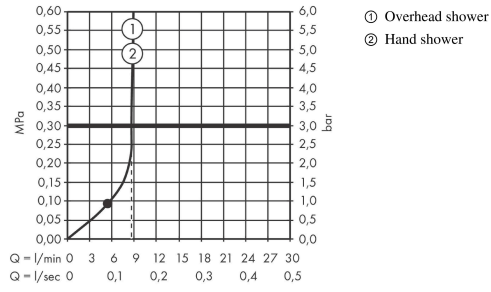

Vernis Shape
Showerpipe 230 1jet EcoSmart with thermostat
 Surfaces: **Chrome** Article Number: **26097000**

Description

product features

- consists of: overhead shower, hand shower, shower thermostat, shower hose, slider
- overhead shower Vernis Shape 230 1jet
- shower head size overhead shower: 230 x 170 mm
- spray type overhead shower: Rain
- ball-joint: overhead shower angle adjustable
- spray type hand shower: Rain, IntenseRain
- maximum flow rate at 3 bar: 8,7 l/min
- minimum flow pressure: 1 bar
- operating pressure: min. 1 bar/max. 10 bar
- shower bar diameter: 19 mm
- height-adjustable slider with locking push-button slider
- shower arm length overhead shower: 426 mm
- thermostat Vernis
- safety lock at 40° C
- adjustable hot water limitation
- outlets controlled via turning handle
- mounting type: exposed installation
- connection dimension DN15
- connection thread G ½
- centre distance 150 ± 12 mm

Technology

Product image

Scale drawing

Vernis Shape
Showerpipe 230 1jet EcoSmart with thermostat
 Surfaces: **Chrome** Article Number: **26097000**

Flowchart

Vernis Shape
Showerpipe 230 1jet EcoSmart with thermostat
 Surfaces: **Chrome** Article Number: **26097000**